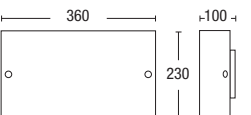

ALD1543

- Wall sconce with patterned blue ice glass diffuser

satin chrome

Linear Halogen
78mm

240V

R7s

100W *