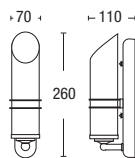

ALD1534

- Decorative chrome uplighter with suede opal glass

chrome