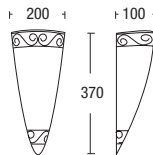

ALD1535

- Decorative wall sconce with ribbed alabaster glass and chrome scrollwork

chrome