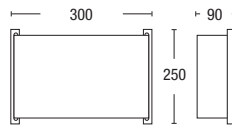

satin chrome