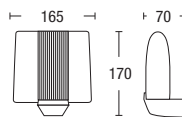

- Decorative wall sconce with ribbed alabaster glass and chrome scrollwork

chrome

ALD1528

- Lamp style wall bracket with matt opal glass shade

chrome

ALD1533

- Torch style GU10 uplighter.
- Lamp included

satin chrome