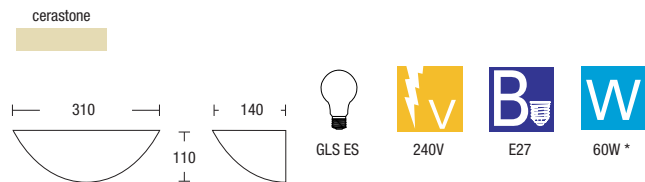

ALD1532

- Cerastone wall sconce