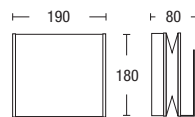

satin chrome