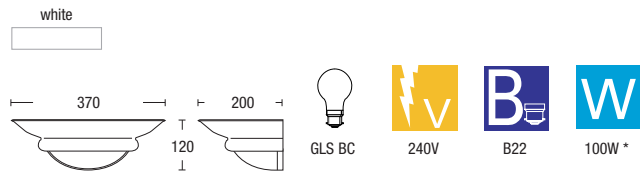

WALL SCONCES

ALD1506

- Ceramic wall sconce with glass diffuser at base