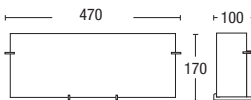

ALD1541

- Wall sconce with blue textured glass diffuser

satin chrome

Linear Halogen
78mm

240V

R7s

100W *