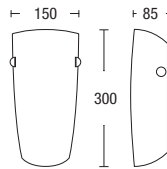

ALD1545

- Wall bracket with rounded matt opal glass

chrome