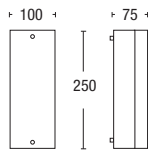

ALD1530

- Wall sconce with rounded matt opal glass

chrome