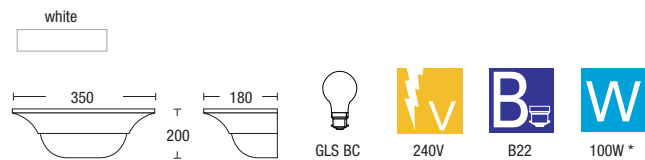

ALD1506

- Ceramic wall sconce with glass diffuser at base

ALD1532

- Cerastone wall sconce

ALD1511

- Ceramic wall sconce

ALD1490

- Classic wall sconce with alabaster glass diffuser and metal base