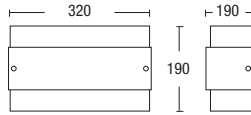

WALL SCONCES

ALD1538

- Curved metal wall sconce with frosted glass diffuser

satin chrome

BC Candle

240V

B22

60W *