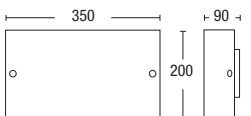

ALD1544

- Wall sconce with frosted ripple glass diffuser

satin chrome

Linear Halogen
78mm

240V

R7s

100W *