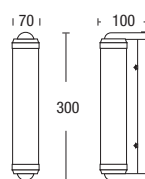

ALD1536

- Tubular one light wall bracket with matt opal glass

chrome