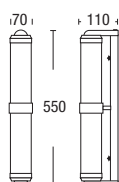

ALD1537

- Tubular twin light wall bracket with matt opal glass

chrome