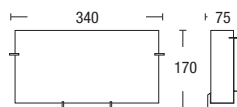

WALL SCONCES

ALD1525

- Curved wall sconce with matt opal glass diffuser

satin chrome

ALD1551

- Curved square wall sconce with matt opal glass diffuser

satin chrome

ALD1529

- Small curved sconce with chequered frosted glass diffuser

chrome

ALD1527

- Large curved wall sconce with chequered frosted glass diffuser

chrome