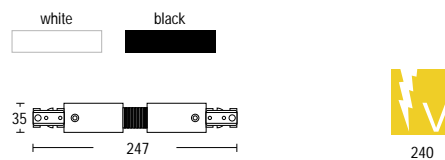

TRACK ACCESSORIES

ALDTH116

- 240V suspension hook for track series

ALDTHTRAN

- 240V/12V integral electronic transformer adaptor only for track series

ALDT16A

- Slimline 240V/12V integral electronic transformer adaptor only for track series

ALDTHL

- 240V L-shaped joiner for track series

ALDTHF

- 240V flexible joiner for track series

ALDTHT

- 240V T-shaped joiner for track series

The above track system is not universal. Only fittings supplied with suitable adaptors can be used.