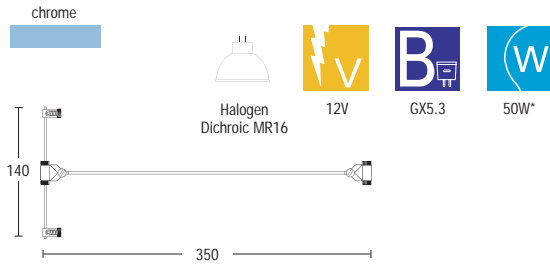

ALDTC60

- Straight arm adjustable trapeze head