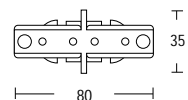

ALDTHI

- 240V straight joiner for track series

240

The above track system is not universal. Only fittings supplied with suitable adaptors can be used.