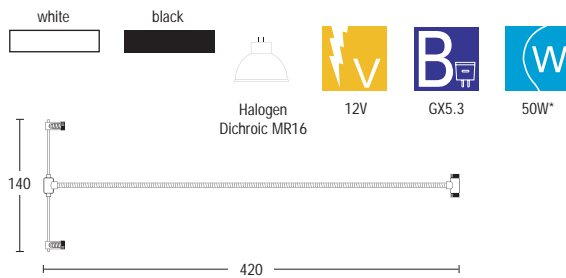

ALDTC66

- Flexible arm trapeze head