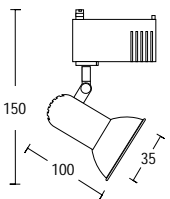

LOW VOLTAGE TRACK HEADS

ALDTR19T†

- Track mounted round barrel head spotlight with integral 12V electronic transformer

ALDTR18T†

- Track mounted cube spotlight with integral 12V electronic transformer

ALDTR372T†

- Track mounted collar head spotlight with integral 12V electronic transformer

ALDTR121T†

- Track mounted barndoor head spotlight with integral 12V electronic transformer

* Lamps not included
† Track not included