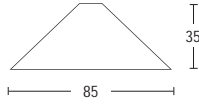

ALDTG01

- Conical shaped trapeze glass
- Suitable for all trapeze heads except ALDEXTC61