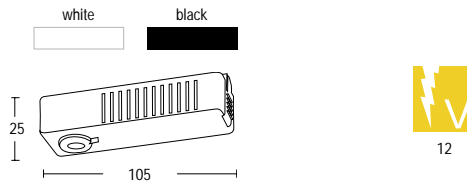

ALDT16A

- Slimline 240V/12V integral electronic transformer adaptor only for track series

ALDTHL

- 240V L-shaped joiner for track series