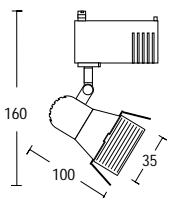

* Lamps not included
† Track not included