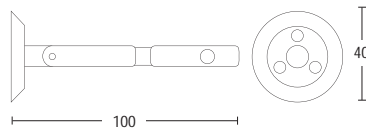

ALD99.602

- Trapeze turnbuckle

chrome