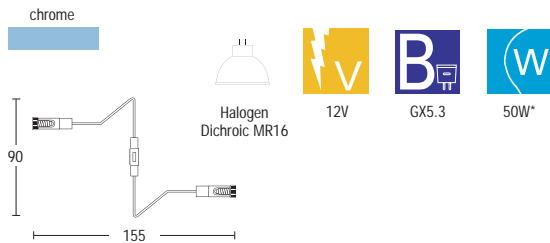

ALDTC61

- Zig-Zag arm adjustable trapeze head
- Not compatible with trapeze glasses