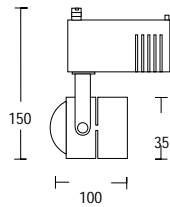

## ALDTR19T†

- Track mounted round barrel head spotlight with integral 12V electronic transformer