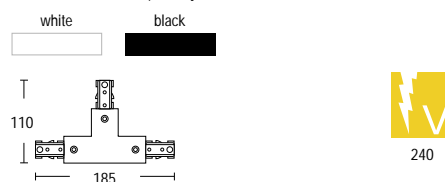

ALDTHT

- 240V T-shaped joiner for track series

The above track system is not universal. Only fittings supplied with suitable adaptors can be used.