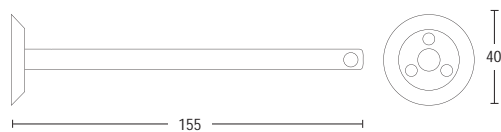

ALD99.603

- Fixed trapeze cable ceiling stand-off

chrome