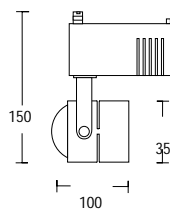

LOW VOLTAGE TRACK HEADS

ALDTR19T†

- Track mounted round barrel head spotlight with integral 12V electronic transformer

ALDTR18T†

- Track mounted cube spotlight with integral 12V electronic transformer

ALDTR372T†

- Track mounted collar head spotlight with integral 12V electronic transformer

ALDTR121T†

- Track mounted barndoor head spotlight with integral 12V electronic transformer

* Lamps not included
† Track not included