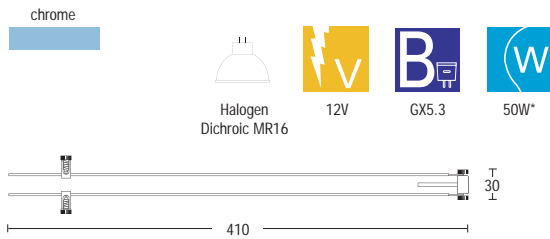

ALDTC64

- Straight arm adjustable trapeze head