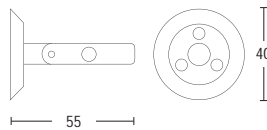

ALD99.601

- Trapeze wall connector

chrome