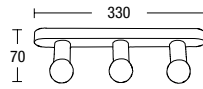

ALD53

- Hollywood style 3 light vanity bar with rounded edge