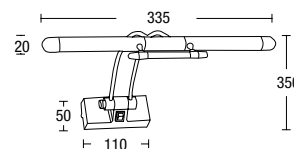

ALDW902

- Modern style adjustable picture light with integral transformer
- Lamps included

gold chrome