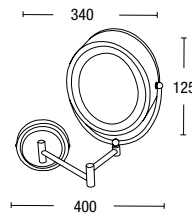

ALD1560

- Stylish vanity wall bracket with double swing arm and magnified mirror on one side.
- Lamp included

chrome