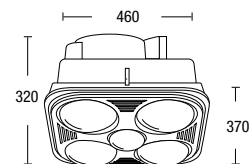

HEAT, LIGHTS & FAN UNITS

ALL LIGHTING DIRECT

EXPO ALD2004 3 in 1 Bathroom Unit

5 YEAR WARRANTY

- Elegant and sophisticated design suits all bathrooms
- The four 275W infra red heat lamps provide instant direct heat
- The powerful 40W exhaust fan helps eliminate bathroom fog and odours and generates an airflow of 220 cubic metres per hour
- The 100W lamp provides general bathroom illumination
- Unique side duct ventilation allows for more efficient operation
- The unit is simple to install and economical to run
- Suitable for all bathrooms with ceiling heights to 2.7 metres
- **Not to be mounted at any angle off horizontal**

Includes:

- 4 x 275W heat lamps
- 1 x 100W incandescent lamp
- 40W exhaust fan
- 1.5 metres of flexible ducting
- Outlet grill
- 4 gang Clipsal switch

white

Infra Red Heat Lamp

E27

4 x 275W

390mm x 290mm

240V

Mushroom ES

E27

100W