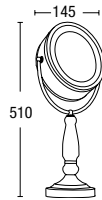

ALD560

- Stylish vanity table lamp, with magnified mirror on one side.
- Lamp included

chrome