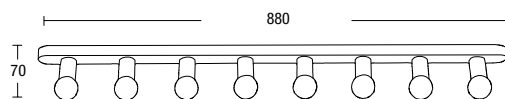

ALD58

- Hollywood style 8 light vanity bar with rounded edge