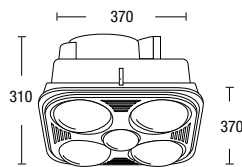

- Streamlined design suits all bathrooms
- The four 275W infra red heat lamps provide instant direct heat
- The powerful 40W exhaust fan helps eliminate bathroom fog and odours and generates an airflow of 220 cubic metres per hour
- The 100W lamp provides general bathroom illumination
- Unique side duct ventilation allows for more efficient operation
- The unit is simple to install and economical to run
- Suitable for all bathrooms with ceiling heights to 2.7 metres
- **Not to be mounted at any angle off horizontal**

5 YEAR WARRANTY

white

390mm x 290mm

240V

Infra Red Heat Lamp

E27

4 x 275W

Mushroom ES

E27

100W