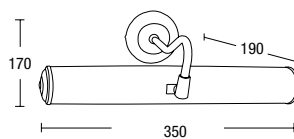

ALD113

- Traditional style picture light

brass chrome