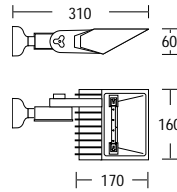

DIE CAST ALUMINIUM

Lamps included

ALD4102

- Compact 500W floodlight adjust. over 90°

white	black	beige	green	silver
20035	20032	20031	20033	20034

Linear Halogen 240V 118mm R7S 500W 23

ALD4106

- Compact 300W floodlight adjust. over 90°
- With safety glass cover