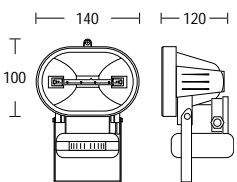

black

Linear Halogen 240V 78mm R7s 150W 54

ALD4109

- 150W oval exterior halogen floodlight with sensor
- Range 12m at 120°, delay on from 6 seconds to 10 minutes with manual override

black

Linear Halogen 240V 78mm R7s 150W 54 N1568