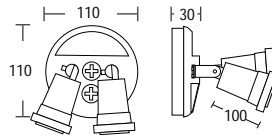

ALDTF2150S

- Surface mounted exterior double par 38 floodlight with sensor
- Range 12m at 120°, delay on from 6 seconds to 10 minutes with manual override