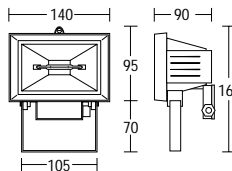

ALDQ150

- 150W halogen floodlight

WIREGUARD ACCESSORIES

- Optional accessory for QLC floodlights