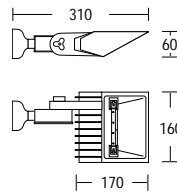

white	black	beige	green	silver
20047	20044	20043	20045	20046

Linear Halogen 240V 118mm R7S 300W 23

ALD4105

- Compact 150W floodlight adjust. over 90°
- With safety glass cover