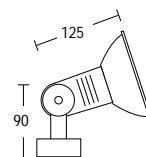

Blister pack includes 150W hard glass lamp

* Lamps not included