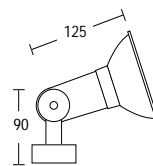

ALDTF1150

- Surface mounted exterior par 38 floodlight