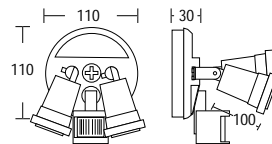

- Surface mounted exterior double par 38 floodlight with sensor
- Range 12m at 120°, delay on from 6 seconds to 10 minutes with manual override

black

ALD007 - Die Cast Aluminium

- Surface mounted exterior par 38 floodlight
- Includes 120W lamp and porcelain lampholder