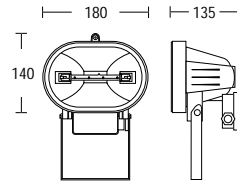

ALD4108

- 500W oval exterior halogen floodlight

black

Linear Halogen 240V 118mm R7s 500W 54