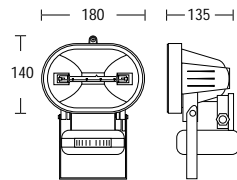

ALD4110

- 500W oval exterior halogen floodlight with sensor
- Range 12m at 120°, delay on from 6 seconds to 10 minutes with manual override

black

Linear Halogen 240V 118mm R7s 500W 54 N1568