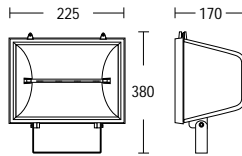

ALDQ1500HD

- 1500W halogen floodlight, heavy duty

grey