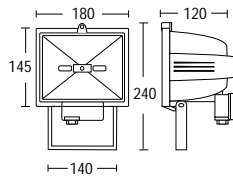

ALDQ500

- 500W halogen floodlight