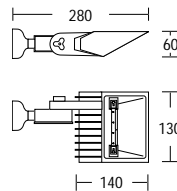

white	black	beige	green	silver
20042	20039	20038	20040	20041