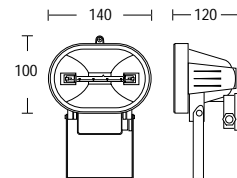

ALD4107

- 150W oval exterior halogen floodlight

black

Linear Halogen 240V 78mm R7s 150W 54