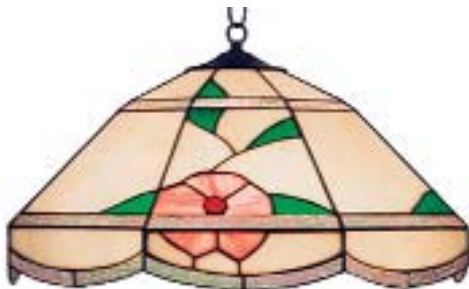

ALD122/50

- 50cm decorative leadlight pendant with suspension chain and canopy

DIMENSIONS

Total Height: 1250mm
Glass Height: 250mm
Width: 500mm