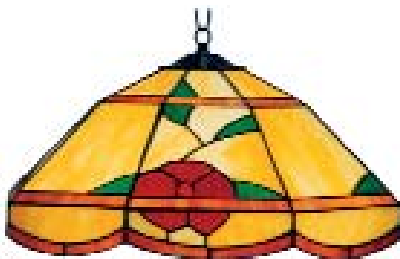

ALD122/40

- 40cm decorative leadlight pendant with suspension chain and canopy

DIMENSIONS

Total Height: 1200mm
Glass Height: 200mm
Width: 400mm