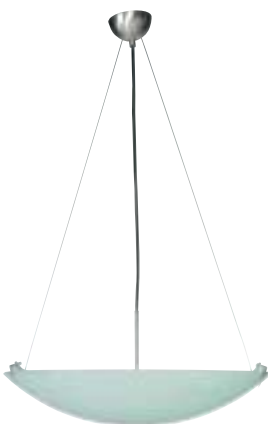

ALD1662/48

- 240V halogen dish pendant with frosted glass diffuser and wire support cables

satin chrome

DIMENSIONS

Total Height: 1280mm
Width: 480mm