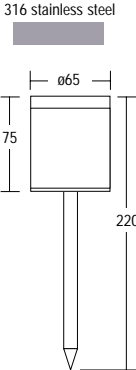

STAINLESS STEEL GARDEN LIGHTING

ALL LIGHTING DIRECT

after dark ALD5011 - 316 Grade Stainless Steel

- Spotlight with spike

Halogen Dichroic 12V GX5.3 20W * IP54

after dark ALD5021 - 316 Grade Stainless Steel