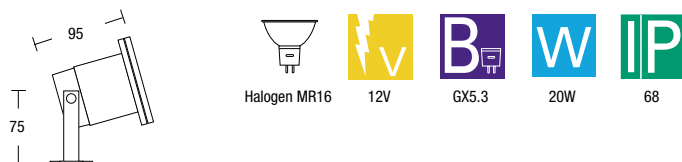

- Low voltage pond light with toughened glass lens, 3 metre waterproof cable and lamp
- May be used either above, or up to one metre below water