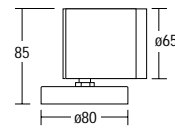

after dark ALD5010 - 316 Grade Stainless Steel

- Surface mounted adjustable single spotlight

316 stainless steel