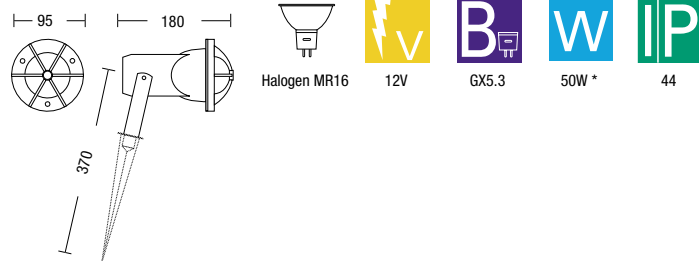

EX2005

* Lamps not included

GARDEN LIGHTING

ALD2508

- Low voltage die-cast aluminium adjustable caged garden light

ALD6014

- Low voltage die-cast aluminium garden light with periscope and spike

ALDPLB120 Pond Light