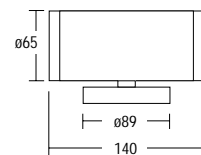

after dark ALD5008

- Powdercoated machined aluminium surface mounted up/down spotlight