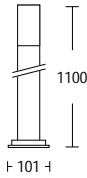

EXPO LDST022 - 316 Grade Stainless Steel

- Energy saving exterior bollard
- Opal polycarbonate lens

316 stainless steel