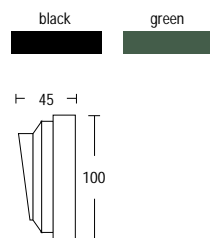

EXPO ALD214

- Wall mounted exterior wall washer with louvre