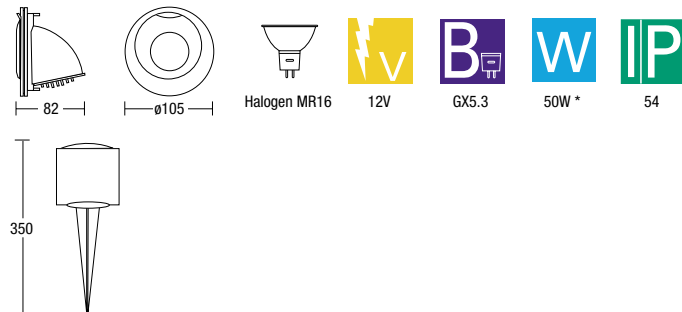

ALD2003 - PVC post to suit bollard heads. (78mm diameter)

EXPO *Light* BASES

EX2006

- Bollard bases to suit range of posts.

ALD2006 - Aluminium bollard base. (To suit ALD2001/2/3)

ALD2005 - PVC bollard base. (To suit ALD2002/3)

EX2005

* Lamps not included

GARDEN LIGHTING

ALD2508

- Low voltage die-cast aluminium adjustable caged garden light

ALD6014

- Low voltage die-cast aluminium garden light with periscope and spike

ALDPLB120 Pond Light