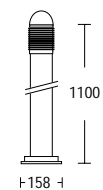

EXPO LD1081

- Die cast aluminium tiered bollard with glass