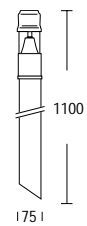

EXPO LD1002

- Low voltage outdoor bollard with glass