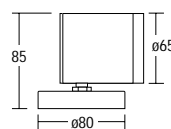

after dark ALD5009

- Powdercoated machined aluminium surface mounted spotlight