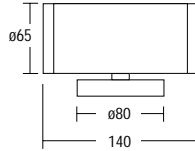

after dark ALD5009 - 316 Grade Stainless Steel

- Surface mounted spotlight

316 stainless steel