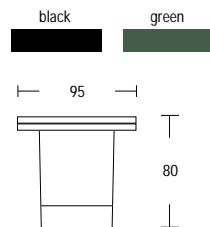

EXPO ALD215

- Exterior in ground uplighter

Halogen Dichroic 12V GX5.3 20W * 54