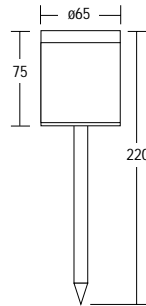

GARDEN LIGHTING

after dark ALD5011

- Powdercoated machined aluminium spotlight with spike