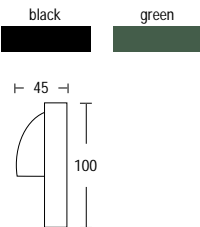

EXPO ALD213

- Wall mounted exterior wall washer with hood

Bi Pin 12V GY 6.35 20W * 54