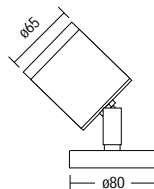

MACHINED STAINLESS STEEL

* Lamps not included