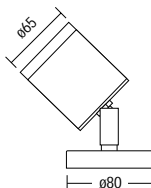

after dark ALD5010

- Powdercoated machined aluminium surface mounted adjustable single spotlight

MACHINED ALUMINIUM

* Lamps not included