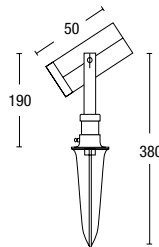

- Low voltage adjustable garden spotlight with spike featuring high quality copper construction