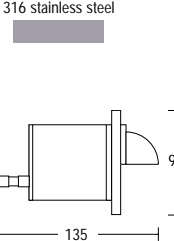

Halogen Dichroic 12V GX5.3 20W * IP54

MACHINED STAINLESS STEEL

* Lamps not included