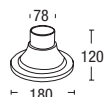

Neck: ↓
 200mm: 110mm
 250mm: 145mm
 300mm: 145mm
 400mm: 225mm

GLS ES

240V

E27

200mm: 60W *
 250mm: 75W *
 300mm: 100W *
 400mm: 150W *

44

EXPO *Light* POSTS

EX2002/EX2003

EX2001

- Range of aluminium and PVC posts to suit spheres and bollard heads.

ALD2001 - Aluminium post to suit ALDPC spheres. (60mm diameter)

ALD2002 - Aluminium post to suit bollard heads. (78mm diameter)

ALD2003 - PVC post to suit bollard heads. (78mm diameter)

EXPO *Light* BASES

EX2006

- Bollard bases to suit range of posts.

ALD2006 - Aluminium bollard base. (To suit ALD2001/2/3)

ALD2005 - PVC bollard base. (To suit ALD2002/3)