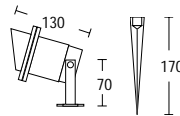

- Hooded spotlight with spike