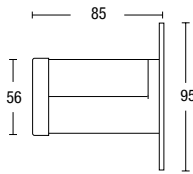

- Low voltage pond light with toughened glass lens, 3 metre waterproof cable and lamp
- May be used either above, or up to one metre below water

* Lamps not included

GARDEN LIGHTING

ALD503

- Low voltage recessed garden light featuring high quality copper construction