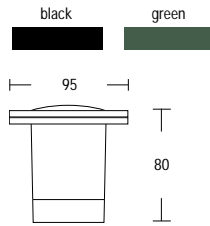

EXPO ALD211

- Exterior in ground uplighter with grille

Halogen Dichroic 12V GX 5.3 20W * 54