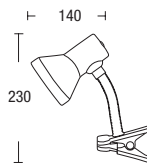

ALD2365 - AUSSIE CLAMP

- Desk lamp with clamp base, flexible goose neck and inline switch