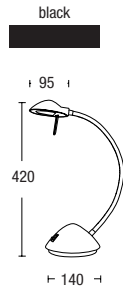

ALD2170 - REACH

- Halogen desk lamp with movable, jointed arms, base switch and integral transformer.
- Lamp included.

DESK LAMPS

ALD1009 - DECO

Bi-Pin 12V G4 20W

ALD2171 - BANCO

Bi-Pin 12V G4 20W

ALD2169 - FLEXI

Compact Fluoro PL11W 240V G23 11W

ALD2385 - SWINGARM

Compact Fluoro PL11W 240V G23 11W

CLAMP LAMPS

ALD119 - TANYA

- Modern clamp lamp with inline switch and decorative cutouts on shade

ALD2365 - AUSSIE CLAMP