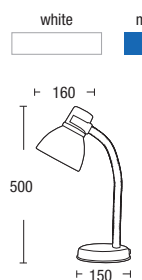

ALD2341 - BRENDEN

- Stylish desk lamp with flexible goose neck and base switch