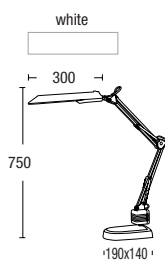

Compact Fluoro PL11W 240V G23 11W