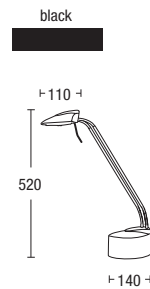

ALD2356 - ROSCO

- Halogen desk lamp with extendable arms, base switch and integral transformer.
- Lamp included.

ALD2173 - TWIN FLEX

- Twin flex halogen desk lamp with hi/low base switch and integral transformer
- Lamp included.