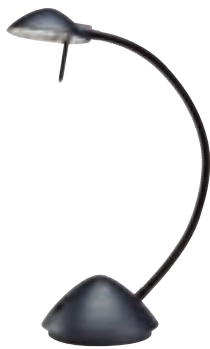

DESK LAMPS

ALD121 - MONA

- Modern desk lamp with flexible chrome goose neck and cord switch

ALD2368 - AUSSIE DESK

- Basic desk lamp with flexible goose neck and base switch

ALD2355 - COMFORT

- Contemporary desk lamp with flexible goose neck and base switch

ALD2356 - ROSCO

- Halogen desk lamp with extendable arms, base switch and integral transformer.
- Lamp included.

ALD2173 - TWIN FLEX

- Twin flex halogen desk lamp with hi/low base switch and integral transformer
- Lamp included.

ALD2170 - REACH

- Halogen desk lamp with movable, jointed arms, base switch and integral transformer.
- Lamp included.

DESK LAMPS

ALD1009 - DECO

Bi-Pin 12V G4 20W

ALD2171 - BANCO

Bi-Pin 12V G4 20W

ALD2169 - FLEXI

Compact Fluoro PL11W 240V G23 11W

ALD2385 - SWINGARM

Compact Fluoro PL11W 240V G23 11W

CLAMP LAMPS

ALD119 - TANYA

- Modern clamp lamp with inline switch and decorative cutouts on shade

ALD2365 - AUSSIE CLAMP