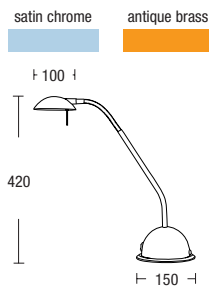

ALD2170 - REACH

- Halogen desk lamp with movable, jointed arms, base switch and integral transformer.
- Lamp included.

DESK LAMPS

ALD1009 - DECO

Bi-Pin 12V G4 20W

ALD2171 - BANCO

Bi-Pin 12V G4 20W

ALD2169 - FLEXI