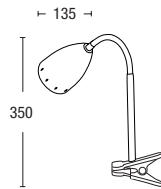

Compact Fluoro PL11W 240V G23 11W

ALD2385 - SWINGARM

Compact Fluoro PL11W 240V G23 11W

CLAMP LAMPS

ALD119 - TANYA

- Modern clamp lamp with inline switch and decorative cutouts on shade

ALD2365 - AUSSIE CLAMP

- Desk lamp with clamp base, flexible goose neck and inline switch

ALD2360 - DOME

- Swing-arm lamp with clamp base and inline switch
- Optional weighted base available in black (18194) and white (18195)