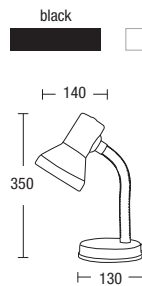

DESK LAMPS

ALD121 - MONA

- Modern desk lamp with flexible chrome goose neck and cord switch

ALD2368 - AUSSIE DESK

- Basic desk lamp with flexible goose neck and base switch

ALD2355 - COMFORT

- Contemporary desk lamp with flexible goose neck and base switch