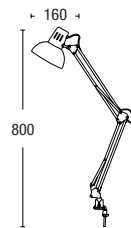

ALD2360 - DOME

- Swing-arm lamp with clamp base and inline switch
- Optional weighted base available in black (18194) and white (18195)