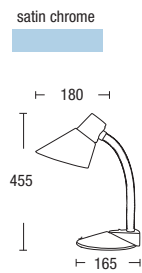

DESK LAMPS

ALD121 - MONA

- Modern desk lamp with flexible chrome goose neck and cord switch

ALD2368 - AUSSIE DESK

- Basic desk lamp with flexible goose neck and base switch

ALD2355 - COMFORT

- Contemporary desk lamp with flexible goose neck and base switch