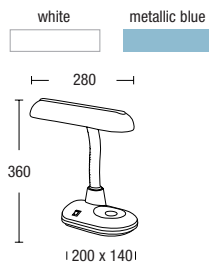

ALD2356 - ROSCO

- Halogen desk lamp with extendable arms, base switch and integral transformer.
- Lamp included.

ALD2173 - TWIN FLEX

- Twin flex halogen desk lamp with hi/low base switch and integral transformer
- Lamp included.

ALD2170 - REACH

- Halogen desk lamp with movable, jointed arms, base switch and integral transformer.
- Lamp included.

DESK LAMPS

ALD1009 - DECO

Bi-Pin 12V G4 20W

ALD2171 - BANCO

Bi-Pin 12V G4 20W

ALD2169 - FLEXI