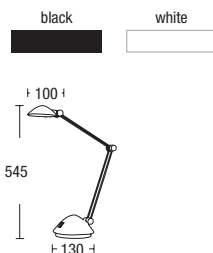

- Halogen desk lamp with movable, jointed arms, base switch and integral transformer.
- Lamp included.