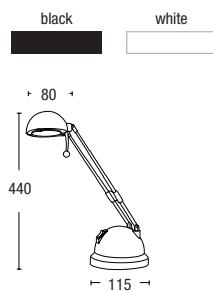

- Halogen desk lamp with extendable arms, base switch and integral transformer.
- Lamp included.