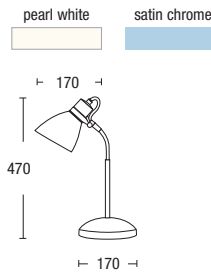

DESK LAMPS

ALD121 - MONA

- Modern desk lamp with flexible chrome goose neck and cord switch

ALD2368 - AUSSIE DESK

- Basic desk lamp with flexible goose neck and base switch

ALD2355 - COMFORT

- Contemporary desk lamp with flexible goose neck and base switch