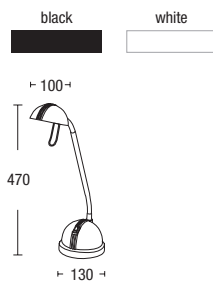

ALD2341 - BRENDEN

- Stylish desk lamp with flexible goose neck and base switch

* Lamps not included

DESK LAMPS

ALD2379 - MARLOW

- Halogen desk lamp with flexible goose neck, hi/low base switch and integral transformer.
- Lamp included.