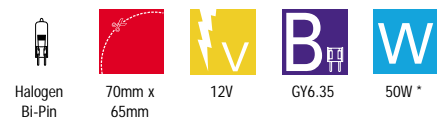

ALD36

- Slimline fixed square halogen bi-pin downlight or steplight
- With side entry lampholder and frosted glass lens

COMMERCIAL HALOGEN DOWNLIGHTS

ALD51

- Adjustable rectangular dichroic downlight with angled body