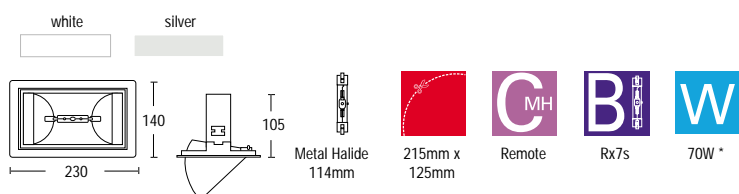

ALDMH825/70

- 70W adjustable rectangular die cast aluminium wall washer with UV filtered glass
- **With fully enclosed ventilated body**