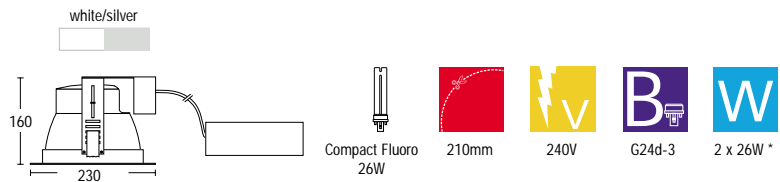

* Lamps not included

COMPACT FLUORESCENT DOWNLIGHTS

ALDC586

- 2 x 18W fixed compact fluorescent downlight with silver diamond faceted reflector
- With remote gear tray

ALDC587

- 2 x 26W fixed compact fluorescent downlight with silver diamond faceted reflector
- With remote gear tray