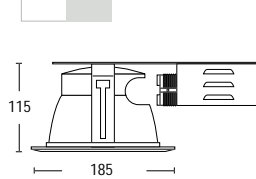

white/silver