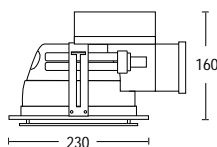

ALDC226DG

- 2 x 26W fixed compact fluorescent downlight with silver reflector and drop down glass

white/silver