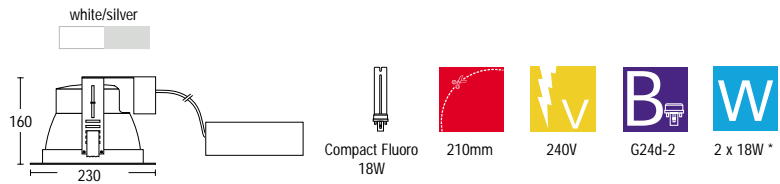

ALDC586

- 2 x 18W fixed compact fluorescent downlight with silver diamond faceted reflector
- With remote gear tray