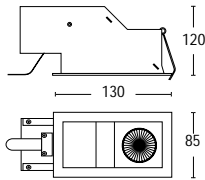

- Adjustable rectangular dichroic downlight with angled body

silver