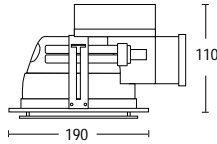

ALDC29DG

- 2 x 9W fixed compact fluorescent downlight with silver reflector and drop down glass

white/silver