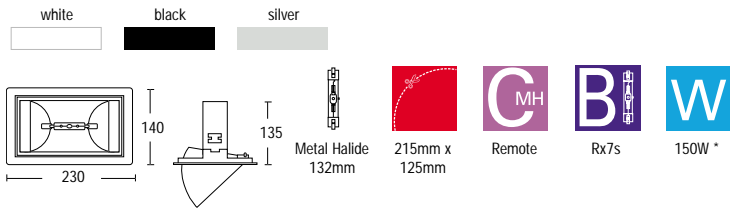

METAL HALIDE DOWNLIGHTS

ALDMH510

- 150W adjustable rectangular die cast aluminium wall washer with UV filtered glass