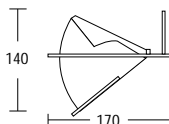

white silver