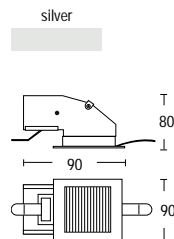

- Fixed square halogen bi-pin downlight with frosted glass cover

ALD32

- Fixed round halogen bi-pin downlight with frosted glass cover

ALD35

- Fixed square halogen bi-pin downlight with curved body and ribbed reflector
- With internal frosted glass lens cover