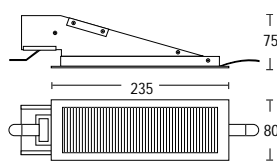

- Vertical rectangular recessed halogen bi-pin wall light with ribbed silver reflector
- With internal frosted glass lens cover

silver