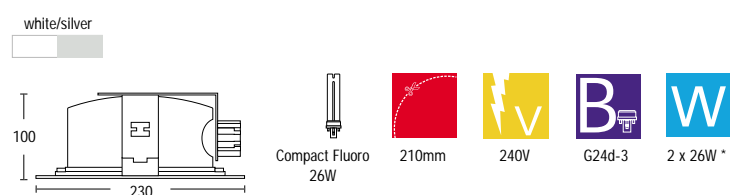

ALDC543

- 2 x 26W fixed compact fluorescent downlight with remote gear tray and UV filtered glass
- Made in ITALY