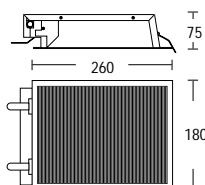

- Vertical rectangular recessed 240V halogen wall light with ribbed silver reflector
- With internal frosted glass lens cover

silver