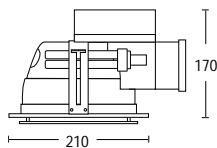

ALDC218DG

- 2 x 18W fixed compact fluorescent downlight with silver reflector and drop down glass

white/silver