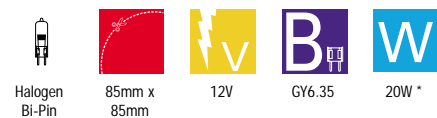

ALD36

- Slimline fixed square halogen bi-pin downlight or steplight
- With side entry lampholder and frosted glass lens

COMMERCIAL HALOGEN DOWNLIGHTS

ALD51

- Adjustable rectangular dichroic downlight with angled body