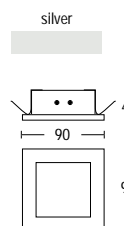

ALD36

- Slimline fixed square halogen bi-pin downlight or steplight
- With side entry lampholder and frosted glass lens