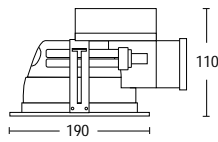

ALDC29

- 2 x 9W fixed compact fluorescent downlight with silver reflector

white/silver