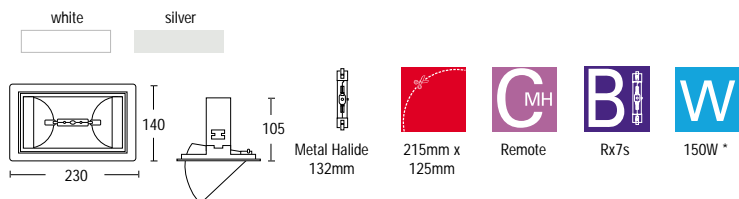

ALDMH825/150

- 150W adjustable rectangular die cast aluminium wall washer with UV filtered glass
- **With fully enclosed ventilated body**