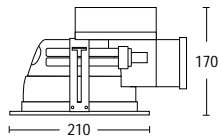

ALDC218

- 2 x 18W fixed compact fluorescent downlight with silver reflector

white/silver