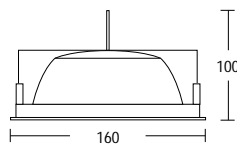

white/silver

ALDMH513

- 70W or 150W fixed round die cast aluminium G12 downlight with UV filtered glass
- Made in ITALY

white

ALDMH531

- 70W or 150W 360° fully adjustable die cast aluminium downlight
- Made in ITALY