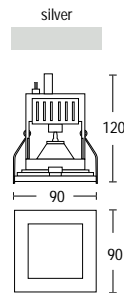

ALD26

- Fixed square halogen bi-pin downlight with frosted glass cover