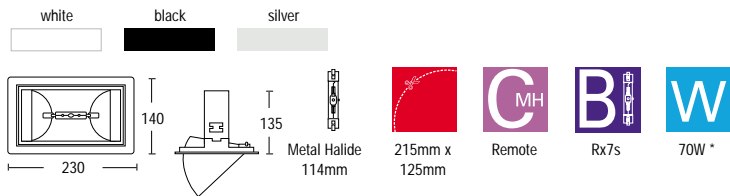

METAL HALIDE DOWNLIGHTS

ALDMH510

- 150W adjustable rectangular die cast aluminium wall washer with UV filtered glass

ALDMH511

- 70W adjustable rectangular die cast aluminium wall washer with UV filtered glass