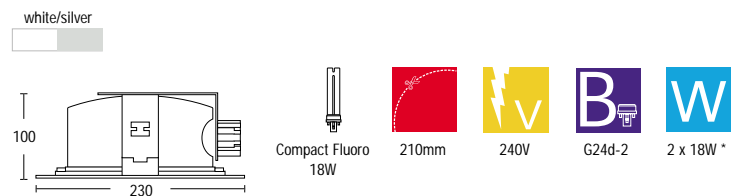

ALDC542

- 2 x 18W fixed compact fluorescent downlight with remote gear tray and UV filtered glass
- Made in ITALY