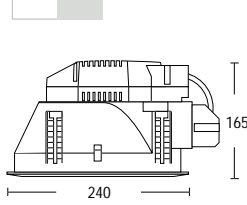

white/silver