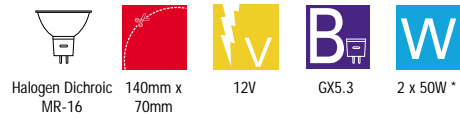

- Twin rectangular dichroic downlight with recessed globes
- Side light is adjustable

silver