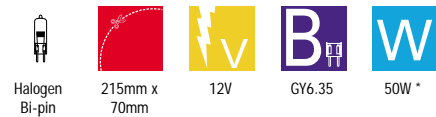

- Vertical rectangular recessed halogen bi-pin wall light with ribbed silver reflector
- With internal frosted glass lens cover

silver