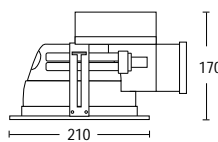

ALDC213

- 2 x 13W fixed compact fluorescent downlight with silver reflector

white/silver