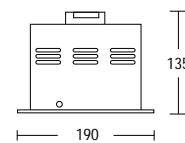

white/silver