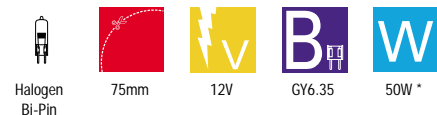

ALD32

- Fixed round halogen bi-pin downlight with frosted glass cover