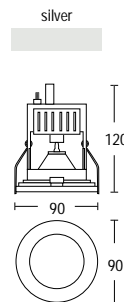

ALD32

- Fixed round halogen bi-pin downlight with frosted glass cover