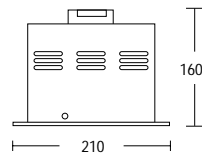

white/silver