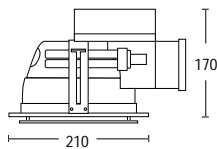

ALDC213DG

- 2 x 13W fixed compact fluorescent downlight with silver reflector and drop down glass

white/silver