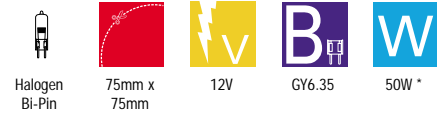

ALD26

- Fixed square halogen bi-pin downlight with frosted glass cover