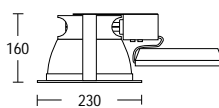

ALDC226

- 2 x 26W fixed compact fluorescent downlight with silver reflector

white/silver