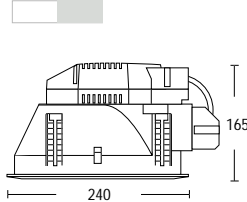

white/silver