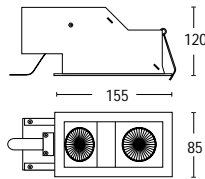

- Twin rectangular dichroic downlight with recessed globes
- Side light is adjustable

silver