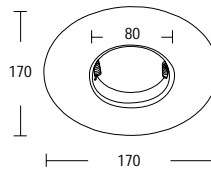

ACCESSORIES

ALD23AP

ALD21AP

ALD21G

ALD31CRYS Crystal Accessory

- Crystal accessory to suit ALD31L downlight
- product does not include downlight