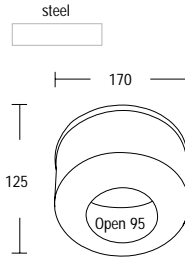

ACCESSORIES

ALDCON

- Concrete can to be used with teroidal transformers
- Suitable for use with gimble downlights

LVLH Low Voltage Lampholders