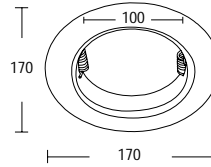

ACCESSORIES

ALD23AP

ALD21AP